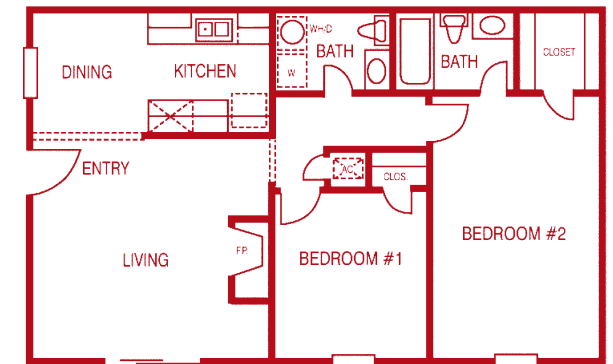

1 Bedroom 1 Bath
690 Square Feet

Rent _____ Deposit _____

UNIT B2

2 Bedroom 1 & 1/2 Bath
886 Square Feet

Rent _____ Deposit _____

UNIT B1

2 Bedroom 1 Bath
863 Square Feet

Rent _____ Deposit _____