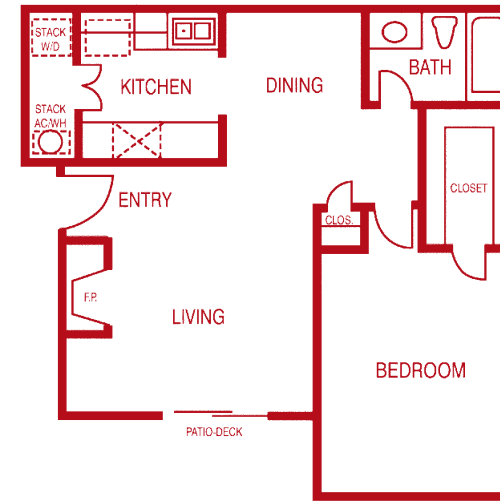

Website:

www.myapartmenthome.com

W. CARTWRIGHT ROAD

*All square footage is approximate.

UNIT A1

1 Bedroom 1 Bath
601 Square Feet

Rent _____ Deposit _____

UNIT A2

1 Bedroom 1 Bath
690 Square Feet

Rent _____ Deposit _____

UNIT B2

2 Bedroom 1 & 1/2 Bath
886 Square Feet

Rent _____ Deposit _____

UNIT B1

2 Bedroom 1 Bath
863 Square Feet

Rent _____ Deposit _____