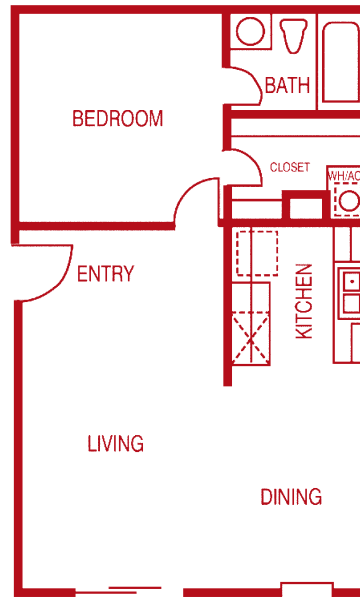

Website:

www.myapartmenthome.com

W. CARTWRIGHT ROAD

*All square footage is approximate.

UNIT A1

1 Bedroom 1 Bath
601 Square Feet

Rent _____ Deposit _____

UNIT A2

1 Bedroom 1 Bath
690 Square Feet

Rent _____ Deposit _____

UNIT B2

2 Bedroom 1 & 1/2 Bath
886 Square Feet

Rent _____ Deposit _____

UNIT B1

2 Bedroom 1 Bath
863 Square Feet

Rent _____ Deposit _____