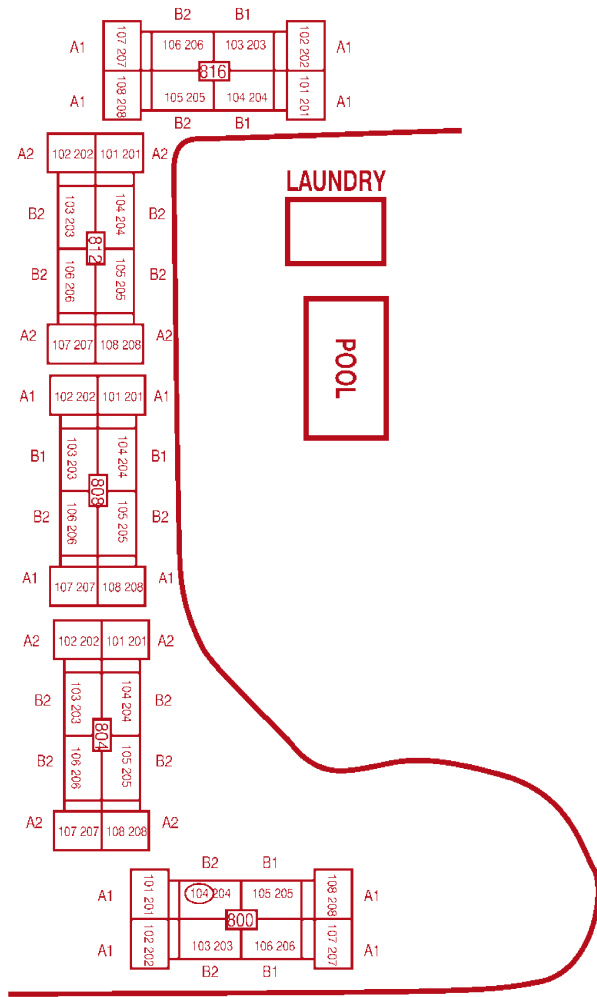

Website:

www.myapartmenthome.com

W. CARTWRIGHT ROAD

*All square footage is approximate.

UNIT A1

1 Bedroom 1 Bath
601 Square Feet

Rent _____ Deposit _____

UNIT A2